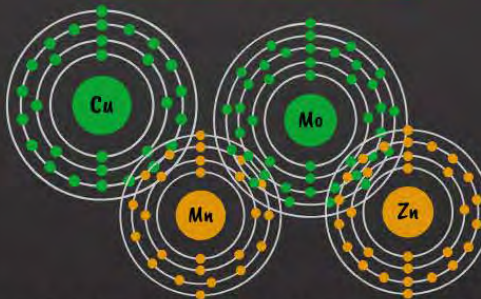

# MICRONUTRIENT MIX

**FOLIAR SPRAY**

Set your plants up for success by impacting early plant structure with deeper roots, broader leaves, and tighter nodes.

**RATE: 1 QT/AC @ V3- V7**

**NPK**

**5-0-1 ANALYSIS LIQUID NUTRIENTS**

**STRESS MITIGATION**

**ETHYLENE INHIBITOR W/ FULVIC ACID TO MANAGE IN-SEASON STRESSORS**

**SULFUR**

**2% FOR ESSENTIAL PLANT FUNCTIONS**

**MICRONUTRIENTS**

**BATTLE DEFICIENCIES WITH COPPER, MANGANESE, MOLYBDENUM, ZINC**

**PAIR WITH**

**INTENSIFY LEAF COLOR AND BUILD PROTEINS FOR EFFICIENT PLANT GROWTH**

**CALL TODAY!**

**260-296-0306**